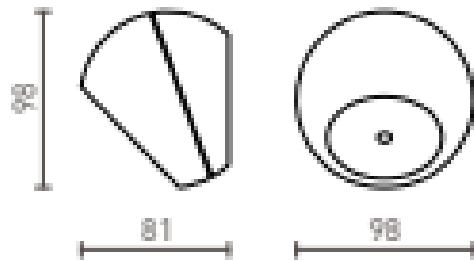

SIV

LED 6W 360 lm Ra 80

Rounded wall lamp with built in LED and downward sloping illumination. Suitable for hallways.

RP EUR incl. VAT

R13502

SIV surface mounted anthracite grey 230V LED  
6W 120° IP54 3000K

78,00

IP54

120°

0,5

 3D model

 manual

 .ies data