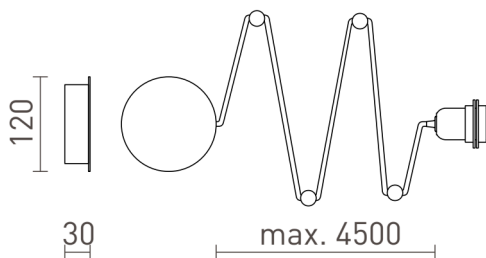

Flexible solution that can be supplemented with either a decorative light source or a light shade. Attached to either wall or ceiling using grips along a black textile cable. The set is available with either 4 black plastic or chrome-plated grips. Extra grips can be ordered separately. Suitable shades: ARISTA, ASPRO, DOUBLE, JAKARANDA, RON.

RP EUR incl. VAT

R13492	SPIDER I pendant set black 230V LED E27 15W	58,00
R13493	SPIDER I pendant set black chrome 230V LED E27 15W	78,00