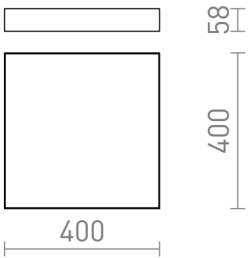

LARISA SQ 40 CEILING

LED 50W 4000 lm Ra 80

Ceiling light with integrated LED and a minimalistic frame.

RP EUR incl. VAT

R13489	LARISA SQ 40 ceiling white 230V LED 50W 3000K	188,00
R13490	LARISA SQ 40 ceiling black 230V LED 50W 3000K	188,00