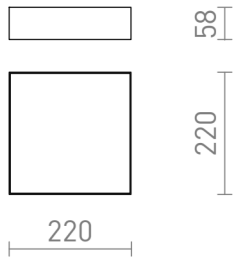

LARISA SQ 22 CEILING

LED 20W 1600 lm Ra 80

Ceiling light with integrated LED and a minimalistic frame.

RP EUR incl. VAT

R13487	LARISA SQ 22 ceiling white 230V LED 20W 3000K	88,00
R13488	LARISA SQ 22 ceiling black 230V LED 20W 3000K	88,00