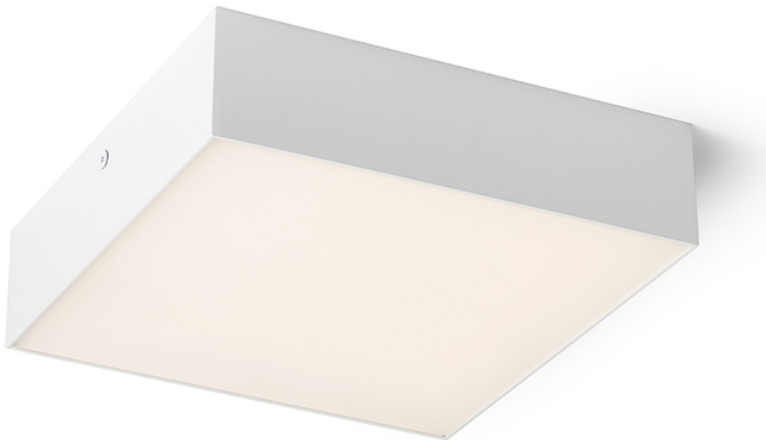

LARISA SQ 22 CEILING

LED 20W 1600 lm Ra 80

Ceiling light with integrated LED and a minimalistic frame.

RP EUR incl. VAT

R13487	LARISA SQ 22 ceiling white 230V LED 20W 3000K	88,00
R13488	LARISA SQ 22 ceiling black 230V LED 20W 3000K	88,00