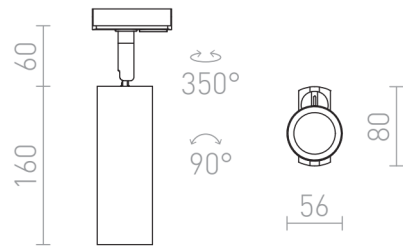

# MAVRO DIMM FOR 1-CIRCUIT TRACKS

LED 12W 1020 lm Ra 80

Cylindrical spotlight with built in LED for 1-circuit tracks. TRIAC dimming.

RP EUR incl. VAT

R13163	MAVRO DIMM for 1-circuit tracks black/gold 230V LED 12W 38° 3000K	150,00
R13446	MAVRO DIMM for 1-circuit tracks white 230V LED 12W 38° 3000K	150,00
R13849	MAVRO DIMM for 1-circuit tracks gold 230V LED 12W 38° 3000K	150,00

38°

90°

0,42

 3D model

 manual