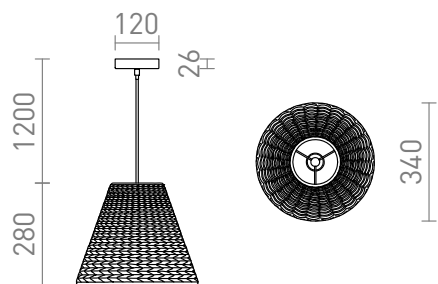

JAMAICA 34

Pendant lamp with a wicker shade of natural material that has a conical shape.

RP EUR incl. VAT

R13397

JAMAICA 34 pendant natural 230V LED E27
15W

78,00

3D model

manual