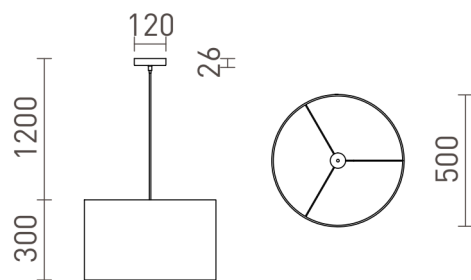

# FANCY 50/30

Decorative pendant with a shade of chrome-colored foil. The surface of the shade becomes mirror-like while the light is turned off and partially transparent while lit.

RP EUR incl. VAT

R13419	FANCY 50/30 pendant chrome foil 230V LED E27 15W	129,00
R13748	FANCY 50/30 pendant smokey foil 230V LED E27 15W	178,00

3D model

120

2,35

PDF manual

G12246