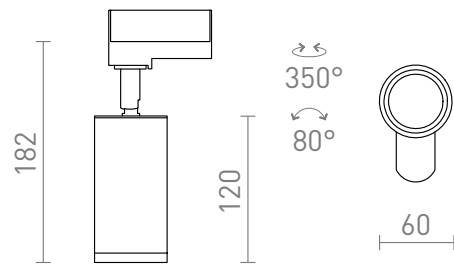

BELENOS FOR 3-CIRCUIT TRACKS

Minimalistic cylindrical spotlight with a GU10 socket for 3-circuit tracks. Springs attached to the socket enable the use of light sources of various lengths.

RP EUR incl. VAT

R13368	BELENOS for 3-circuit tracks white 230V LED GU10 9W	68,00
R13370	BELENOS for 3-circuit tracks black 230V LED GU10 9W	68,00

 3D model

 manual

G11841