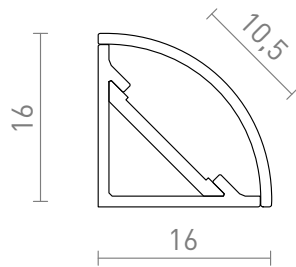

# LED PROFILE E SURFACE-MOUNTED

Aluminum profile for use with suitable LED strips. Supplied with a matte diffuser and corresponding accessories.

RP EUR incl. VAT

R13385

LED PROFILE E surface mounted 1m

19,00

 3D model

 manual