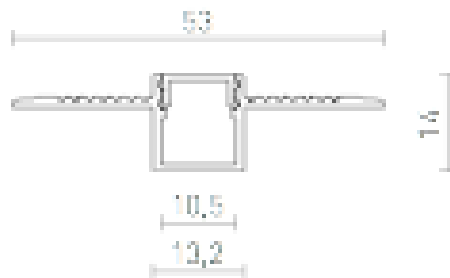

LED PROFILE B RECESSED

Aluminum profile for use with suitable LED strips. Supplied with a matte diffuser and corresponding accessories. Only for installation into drywalls.

RP EUR incl. VAT

R13382

LED PROFILE B recessed 1m

25,00

[3D model](#)

[manual](#)