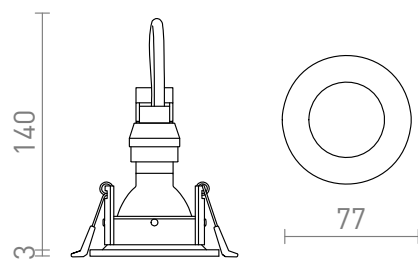

ZURI R

Round recessed downlight with a fixed GU10 socket.

RP EUR incl. VAT

R13388	ZURI R recessed white 230V GU10 35W	10,00
R13389	ZURI R recessed black 230V GU10 35W	10,00

3D model

PDF manual

G11841