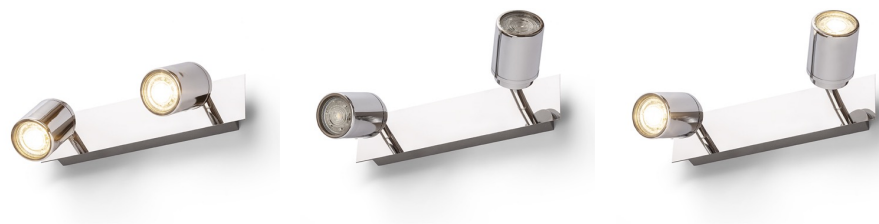

R13378

DUBLIN II surface mounted chrome 230V GU10
2x9W IP44

78,00

IP44