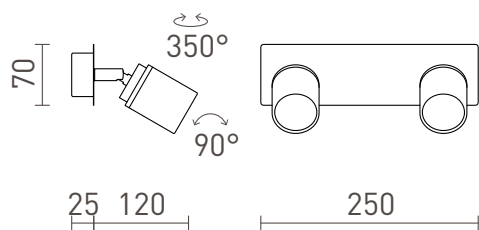

# DUBLIN II

Chrome-plated spotlight suitable in bathrooms.

RP EUR incl. VAT

R13378

DUBLIN II surface mounted chrome 230V GU10  
2x9W IP44

78,00

# IP44

 3D model

 manual

G11837