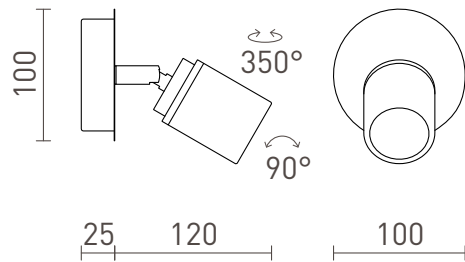

# DUBLIN I

Chrome-plated spotlight suitable in bathrooms.

RP EUR incl. VAT

R13377

DUBLIN I surface mounted chrome 230V GU10  
9W IP44

48,00

## IP44

 3D model

 manual

G11837