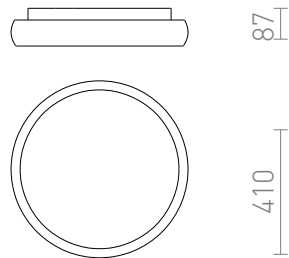

3D model

PDF manual