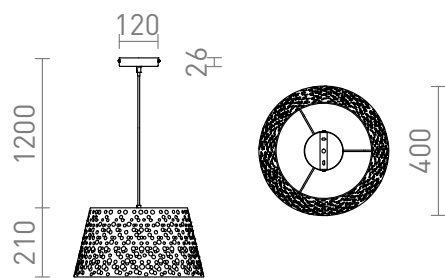

BUCKY

Metal pendant with a dented texture shade.

RP EUR incl. VAT

R13360	BUCKY 40 pendant white/grey metal 230V LED E27 15W	120,00
--------	---	--------

3D model

120

1,32

PDF manual