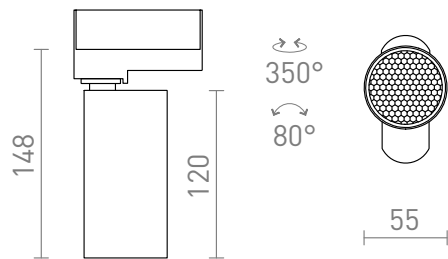

FORZA FOR 3-CIRCUIT TRACKS

Cylindrical spotlight with a GU10 socket for 3-circuit tracks.

RP EUR incl. VAT

R13352	FORZA for 3-circuit tracks white 230V LED GU10 10W	68,00
R13353	FORZA for 3-circuit tracks black 230V LED GU10 10W	68,00

 3D model

 manual

G11841