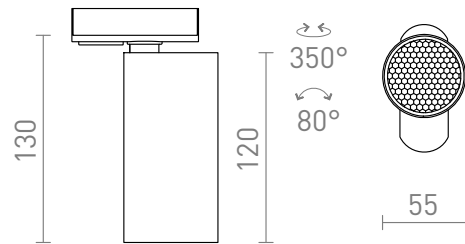

# FORZA FOR 1-CIRCUIT TRACKS

Cylindrical spotlight with a GU10 socket for 1-circuit tracks.

RP EUR incl. VAT

R13350	FORZA for 1-circuit tracks white 230V LED GU10 10W	68,00
R13351	FORZA for 1-circuit tracks black 230V LED GU10 10W	68,00

 3D model

 manual

G11841