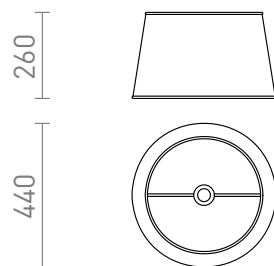

R13344

RIDICK shade shiny black golden foil max. 20W

68,00

 3D model

 manual