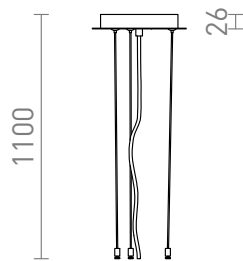

MEZZO 40/60 PENDANT SET

Suspension kit suitable for the MEZZO series, 40 or 60 cm versions.

RP EUR incl. VAT

R13330	MEZZO 40/60 suspension kit white 230V	58,00
R13331	MEZZO 40/60 suspension kit black 230V	58,00