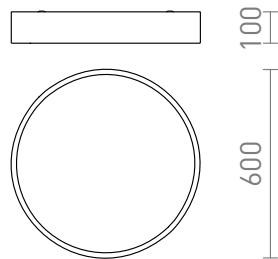

LED 60W 3700 lm Ra 80

Ceiling lamp with a built in LED light source and lacquered aluminum frame. The fixture is supplied with a frosted polycarbonate light diffuser. When combined with the suspension kit (R13330 or R13331), it can also be installed as a pendant. TRIAC dimming.

RP EUR incl. VAT

R13332	MEZZO 60 DIMM ceiling white 230V LED 60W 3000K	520,00
R13333	MEZZO 60 DIMM ceiling black 230V LED 60W 3000K	520,00