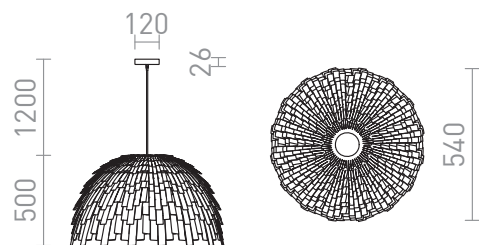

RARA

Pendant of decorative plastic strips. This item comes delivered unassembled.

RP EUR incl. VAT

R13316

RARA pendant white PVC/black 230V LED E27
15W

20,00

3D model

120