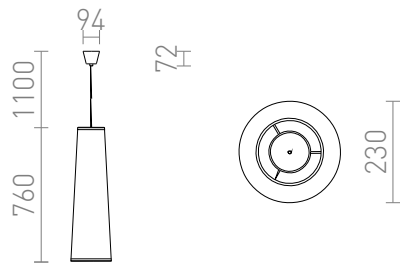

ESME 76

Pendant with a white oblong conical shade, and an orange-colored inside.

RP EUR incl. VAT

R13276

ESME 76 pendant white/orange 230V LED E27
15W

50,00

3D model

120