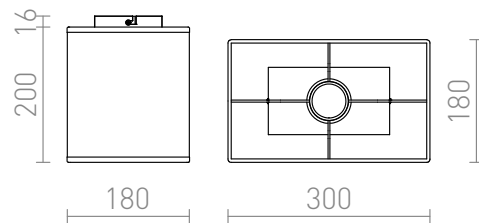

LOPE RC 30/18

Rectangular ceiling light with textile shade for use with a suitable E27 light source.

RP EUR incl. VAT

R12936

LOPE RC 30/18 ceiling black chrome 230V E27
28W

68,00

3D model

PDF manual