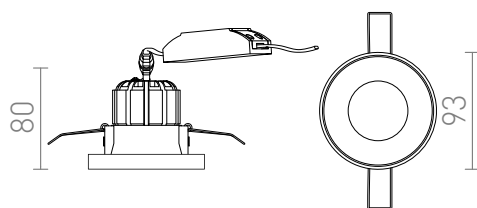

SHARM PLUS

LED 10W 900 lm Ra 80

Recessed fixed downlight with 10W LED module. Available in multiple colours.

RP EUR incl. VAT

R13228	SHARM PLUS recessed white 230V LED 10W 24° 3000K	48,00
R13229	SHARM PLUS recessed pearl gold 230V LED 10W 24° 3000K	48,00
R13230	SHARM PLUS recessed brown 230V LED 10W 24° 3000K	48,00
R13231	SHARM PLUS recessed black 230V LED 10W 24° 3000K	48,00
R13232	SHARM PLUS recessed chrome 230V LED 10W 24° 3000K	48,00
R13233	SHARM PLUS recessed copper 230V LED 10W 24° 3000K	48,00

 3D model

 manual