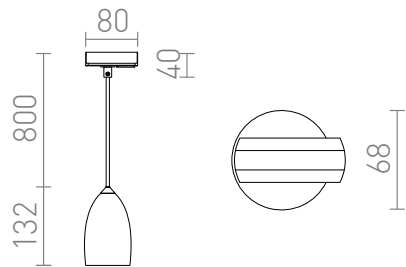

# BABADES FOR 1-CIRCUIT TRACKS

Pendant with a shade in chrome or matte nickel, a black textile cable and adapter for 1-circuit tracks.

RP EUR incl. VAT

R13212	BABADES for 1-circuit tracks chrome 230V GU10 35W	78,00
R13213	BABADES for 1-circuit tracks matt nickel 230V GU10 35W	78,00

 3D model

 manual

G14558