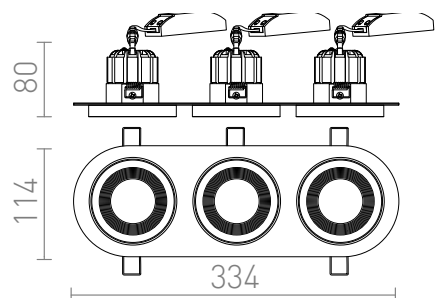

SHARM R III

LED 3x10W 2700 lm Ra 80

Recessed fixed downlight with 10W LED module. Available in different colours. You can build the color combinations as you please. www.rendl.com/en/configurator

RP EUR incl. VAT

R13245	SHARM R III recessed white copper 230V LED 3x10W 24° 3000K	138,00
R13246	SHARM R III recessed pearl gold/brown 230V LED 3x10W 24° 3000K	138,00
R13247	SHARM R III recessed brown/pearl gold 230V LED 3x10W 24° 3000K	138,00
R13248	SHARM R III recessed black copper/copper 230V LED 3x10W 24° 3000K	138,00
R13249	SHARM R III recessed black/black copper 230V LED 3x10W 24° 3000K	138,00

3D model

manual

24°

3x7,5

1,26

1,26