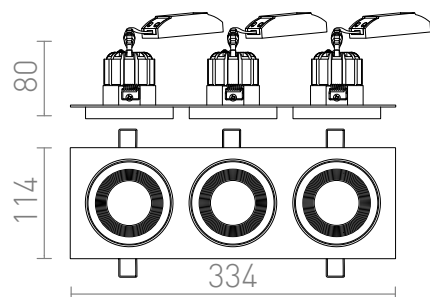

SHARM SQ III

LED 3x10W 2700 lm Ra 80

Recessed downlight light with 10W LED module. Available in different colours. You can build the color combinations as you please. www.rendl.com/en/configurator

RP EUR incl. VAT

R13260	SHARM SQ III recessed white copper 230V LED 3x10W 24° 3000K	138,00
R13261	SHARM SQ III recessed pearl gold/brown 230V LED 3x10W 24° 3000K	138,00
R13262	SHARM SQ III recessed brown/pearl gold 230V LED 3x10W 24° 3000K	138,00
R13263	SHARM SQ III recessed black copper/copper 230V LED 3x10W 24° 3000K	138,00
R13264	SHARM SQ III recessed black/black copper 230V LED 3x10W 24° 3000K	138,00
R14586	SHARM SQ III recessed white chrome 230V LED 3x10W 24° 3000K	138,00

3D model

manual

24°

3x7,5

1,26

1,26