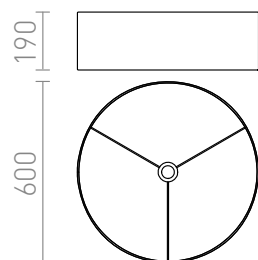

Textile shade with E27 fitting to be combined with a ceiling base or pendant set. The PMMA diffusers (G11869) can be ordered for the shade. Matching accessories: HEX, ELISA, ENZO, LISA, POSTE, TRIX.

RP EUR incl. VAT

R11479	RON 60/19 shade Polycotton black/copper foil max. 23W	178,00
R11573	RON 60/19 shade Monaco petrol blue/silver PVC max. 23W	178,00
R11584	RON 60/19 shade Monaco dove gray/silver PVC max. 23W	178,00
R11462	RON 60/19 shade Polycotton black/golden foil max. 23W	178,00
R11490	RON 60/19 shade Polycotton white/white PVC max. 23W	120,00
R11517	RON 60/19 shade Chintz orange/white PVC max. 23W	120,00