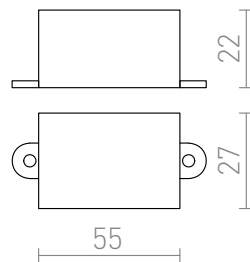

# DRIVER 350mA LED 1-3W

LED gonilnik 350mA.

Preporučena cena EUR s PDV-OM

G13124

DRIVER LED 1-3W 350mA 4.2W

5,80

 3D model

 manual