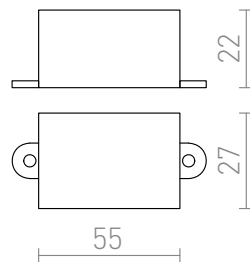

# DRIVER 350mA LED 1-3W

Transformator LED 350mA.  
Polecona cena PLN brutto

---

G13124	DRIVER LED 1-3W 350mA 4.2W	26,-
--------	----------------------------	------

---

 3D model

 manual