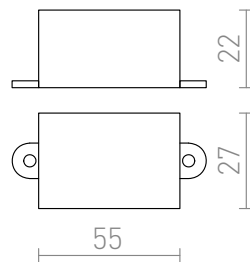

DRIVER 350MA LED 1-3W

LED vezérlő 350mA.
ajánlott kiskereskedelmi ár HUF áfával

G13124

DRIVER LED 1-3W 350mA 4.2W

2 300,-

 3D model

 manual