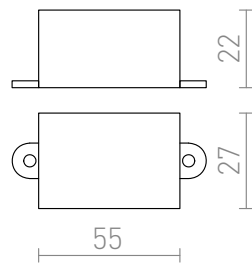

DRIVER 350mA LED 1-3W

LED driver 350mA.
RP DKK inkl. MOMS

G13124	DRIVER LED 1-3W 350mA 4.2W	48,-
--------	----------------------------	------

 3D model

 manual