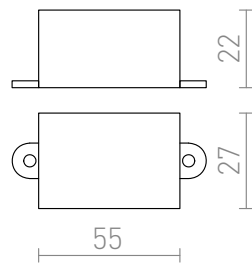

DRIVER 700mA

LED driver 700mA.
RP EUR incl. VAT

G13125	DRIVER LED 1x3W 700mA 3W	5,80
--------	--------------------------	------

 3D model

 manual