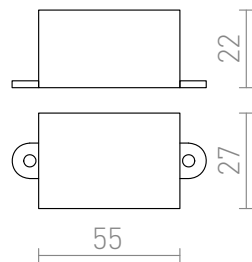

DRIVER 700mA

LED driver 700mA.
MOC CZK vč DPH

G13125

DRIVER LED 1x3W 700mA 3W

138,-

 3D model

 manual