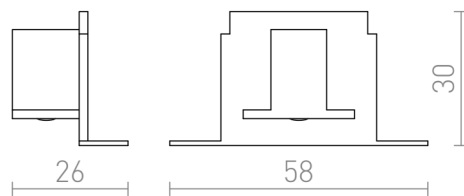

END CAPS FOR RECESSED TRACKS

End caps for recessed EUTRAC 3-circuit tracks.

RP EUR incl. VAT

R11310	EUTRAC end cap for recessed 3-circuit track white	8,00
--------	------------------------------------------------------	------

 3D model

 manual