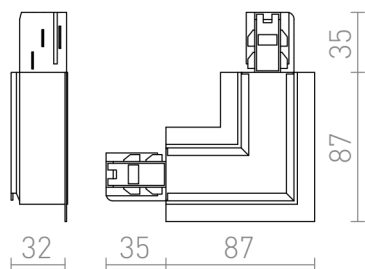

EUTRAC L-CONNECTOR FOR RECESSED TRACKS (INNER

L-connector for recessed EUTRAC 3-circuit tracks. Maximum load 16A.

RP EUR incl. VAT

R11345	EUTRAC L connector for recessed 3-circuit tracks (inner polarity white 230V)	88,00
--------	---	-------

 3D model

 manual