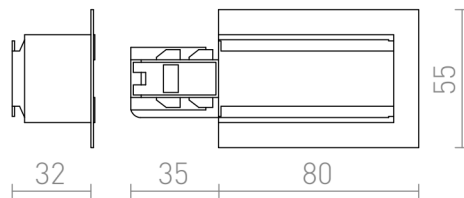

EUTRAC FEED-IN FOR RECESSED TRACKS (POLARITY RIGHT)

Feed-in for recessed EUTRAC 3-circuit tracks. Maximum load 16A.

RP EUR incl. VAT

R11341

EUTRAC feed-in for recessed 3-circuit tracks,
polarity right white 230V

48,00

3D model

manual