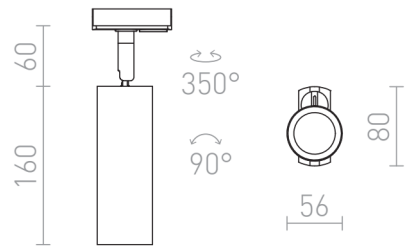

MAVRO FOR 1-CIRCUIT TRACK

LED 12W 1020 lm Ra 80

Cylindrical spotlight with integrated LED for 1-circuit tracks.

RP EUR incl. VAT

R12993	MAVRO for 1-circuit tracks white 230V LED 12W 38° 3000K	98,00
R12994	MAVRO for 1-circuit tracks black/gold 230V LED 12W 38° 3000K	98,00
R13848	MAVRO for 1-circuit tracks gold 230V LED 12W 38° 3000K	98,00