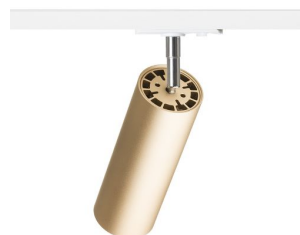

MAVRO FOR 1-CIRCUIT TRACK

LED 12W 1020 lm Ra 80

Cylindrical spotlight with integrated LED for 1-circuit tracks.

RP EUR incl. VAT

R12993	MAVRO for 1-circuit tracks white 230V LED 12W 38° 3000K	98,00
R12994	MAVRO for 1-circuit tracks black/gold 230V LED 12W 38° 3000K	98,00
R13848	MAVRO for 1-circuit tracks gold 230V LED 12W 38° 3000K	98,00