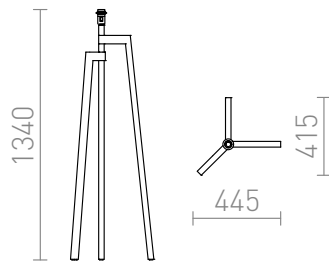

# WOODY FLOOR BASE

Wooden floor stand with E27 socket. The power switch is located on the E27 socket for easy access. Suitable shades: DELISA 35/30, CONNY 25/30, CONNY 35/30, RON 40/25, TEMPO 30/19.

RP EUR incl. VAT

R11790

WOODY floor lamp base oak 230V E27 25W

138,00

 3D model

 manual

G13026