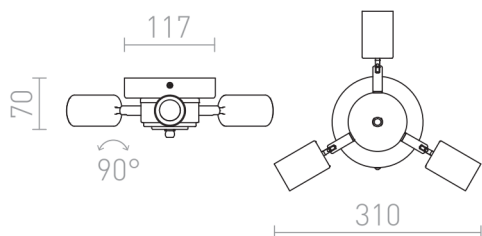

POSTE

Chrome-plated ceiling base with three adjustable E27 sockets. For textile shades larger than 30 cm. Suitable shades are: DELI 55/30, DOUBLE 55/30, RON 55/30, RON 60/19, TEMPO 50/19.

RP EUR incl. VAT

R11799	POSTE ceiling base chrome 230V LED E27 3x15W	68,00
--------	---	-------

 3D model

 manual

G13026