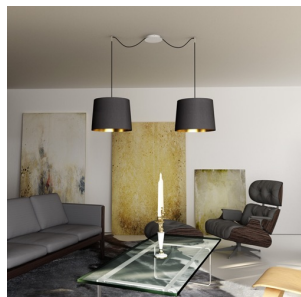

Pendant with a central ceiling base and individual textile cables with metal E27 sockets, for use with decorative bulbs or suitable textile shades. The cables are equipped with chrome-plated ceiling grips, which can be placed at an individual distance from the base. Each cable length 3m. Suitable shades: ARISTA, DELI, JAKARANDA, DOUBLE 40/30, DOUBLE 55/30, ASPRO 40/30, ASPRO 55/30, RON 15/20, RON 40/25, RON 55/30, TEMPO 15/30 TEMPO 30/19

RP EUR incl. VAT

R11778	KOMBIX 2 pendant set WB+BC+CHF 230V LED E27 2x15W	178,00
R11781	KOMBIX 2 pendant set WB+TC+CHF 230V LED E27 2x15W	150,00
R11784	KOMBIX 2 pendant set CHB+RC+CHF 230V LED E27 2x15W	150,00
R11787	KOMBIX 2 pendant set CHB+TC+CHF 230V LED E27 2x15W	150,00