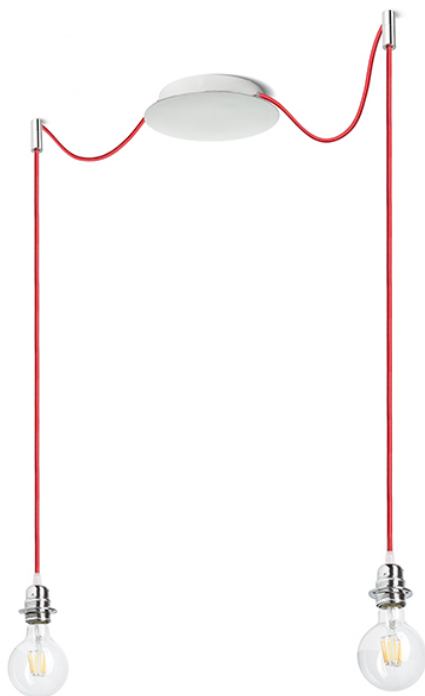

KOMBIX 2

Pendant with a central ceiling base and individual textile cables with metal E27 sockets, for use with decorative bulbs or suitable textile shades. The cables are equipped with chrome-plated ceiling grips, which can be placed at an individual distance from the base. Each cable length 3m. Suitable shades: ARISTA, DELI, JAKARANDA, DOUBLE 40/30, DOUBLE 55/30, ASPRO 40/30, ASPRO 55/30, RON 15/20, RON 40/25, RON 55/30, TEMPO 15/30 TEMPO 30/19

RP EUR incl. VAT

R11778	KOMBIX 2 pendant set WB+BC+CHF 230V LED E27 2x15W	178,00
R11781	KOMBIX 2 pendant set WB+TC+CHF 230V LED E27 2x15W	150,00
R11784	KOMBIX 2 pendant set CHB+RC+CHF 230V LED E27 2x15W	150,00
R11787	KOMBIX 2 pendant set CHB+TC+CHF 230V LED E27 2x15W	150,00