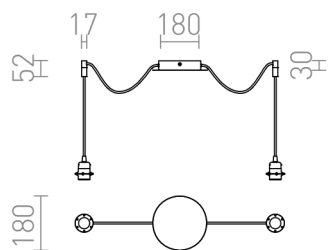

KOMBIX 2

Pendant with a central ceiling base and individual textile cables with metal E27 sockets, for use with decorative bulbs or suitable textile shades. The cables are equipped with chrome-plated ceiling grips, which can be placed at an individual distance from the base. Each cable length 3m. Suitable shades: ARISTA, DELI, JAKARANDA, DOUBLE 40/30, DOUBLE 55/30, ASPRO 40/30, ASPRO 55/30, RON 15/20, RON 40/25, RON 55/30, TEMPO 15/30 TEMPO 30/19

RP EUR incl. VAT

R11778	KOMBIX 2 pendant set WB+BC+CHF 230V LED E27 2x15W	178,00
R11781	KOMBIX 2 pendant set WB+TC+CHF 230V LED E27 2x15W	150,00
R11784	KOMBIX 2 pendant set CHB+RC+CHF 230V LED E27 2x15W	150,00
R11787	KOMBIX 2 pendant set CHB+TC+CHF 230V LED E27 2x15W	150,00