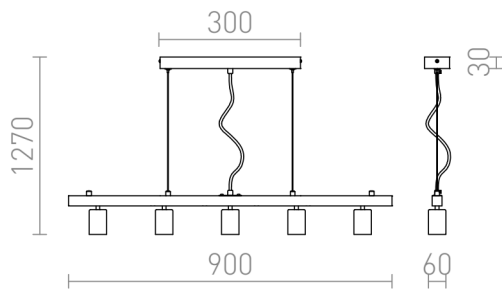

RALLONG V PENDANT

Suspended base for oblong textile shades. RALLONG 5 can be combined with CASUAL 120 and LOPE 120 shades.

RP EUR incl. VAT

R11798	RALLONG V pendant ceiling base chrome 230V LED E27 5x15W	38,00
--------	---	-------