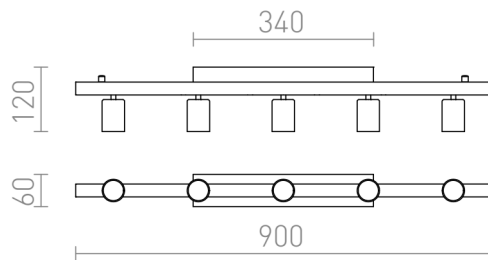

# RALLONG V CEILING

Ceiling base for oblong textile shades. RALLONG 5 can be combined with CASUAL 120 and LOPE 120 shades.

RP EUR incl. VAT

---

R11797	RALLONG V ceiling base chrome 230V LED E27 5x15W	35,00
--------	---	-------

---

 3D model

 manual

G13026