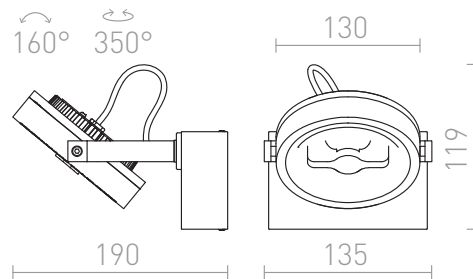

KELLY LED I DIMM

LED 12W 600 lm Ra 90

Wall/ceiling lights with directional reflectors and TRIAC dimming. Integrated light sources.

RP EUR incl. VAT

R13104	KELLY LED I DIMM wall white 230V LED 12W 24° 3000K	98,00
R13105	KELLY LED I DIMM wall black 230V LED 12W 24° 3000K	98,00

24°

160°

0,80

 3D model

 manual