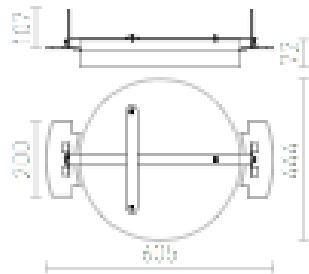

# COIMBRA RECESSED DIMM

LED 24W 1800 lm Ra 80

Round recessed dimmable light with integrated LED and adjustable depth setting. Only for drywall installation. TRIAC dimming.

RP EUR incl. VAT

R13097

COIMBRA DIMM recessed black 230V LED 24W  
3000K

229,00

3D model

15

45

3,6

3,6

manual