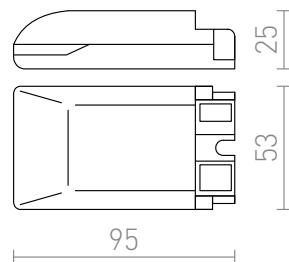

DRIVER 700mA DIMM

Driver LED 700mA 3x3W. Dimmabilă TRIAC.
 preț recomandat cu amănuntul RON cu TVA inclus

G13009

DRIVER LED 3x3W DIMM 700mA 10W

178,-

3D model

PDF manual