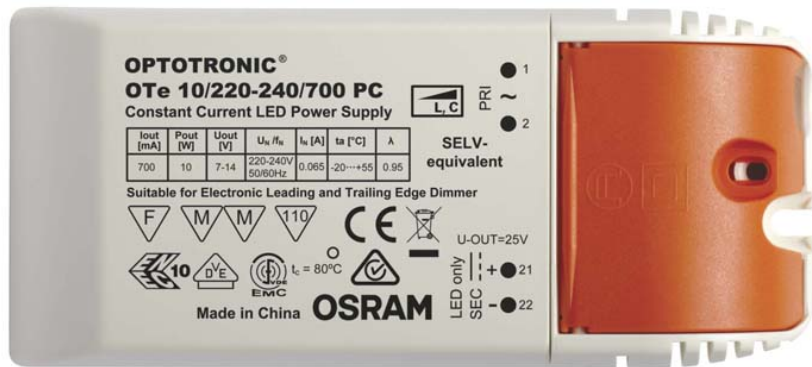

DRIVER 700mA DIMM

LED driver 700mA 3x3W. Stmívání TRIAC.

MOC CZK vč DPH

G13009

DRIVER LED 3x3W DIMM 700mA 10W

880,-

3D model

PDF manual