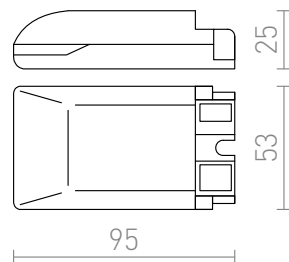

DRIVER 700mA DIMM

LED driver 700mA 3x3W. Stmívání TRIAC.

MOC CZK vč DPH

G13009

DRIVER LED 3x3W DIMM 700mA 10W

880,-

3D model

PDF manual