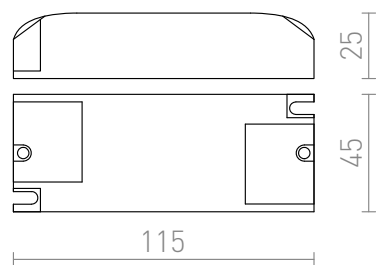

DRIVER 350mA 3-8W

Driver LED 350mA.

preț recomandat cu amănuntul RON cu TVA inclus

G13008

DRIVER LED 3-8W 350mA 8.5W

138,-

3D model

PDF manual