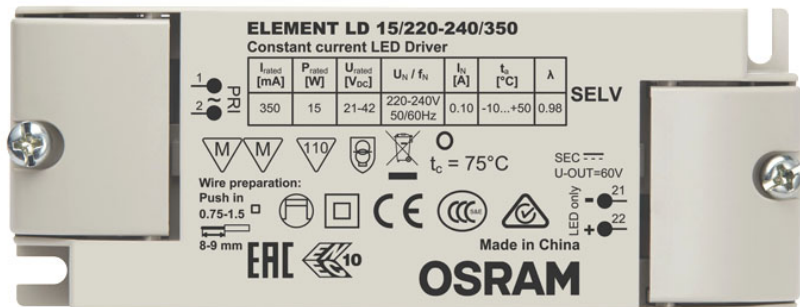

DRIVER 350mA 3-8W

Driver LED 350mA.

preț recomandat cu amănuntul RON cu TVA inclus

G13008

DRIVER LED 3-8W 350mA 8.5W

138,-

3D model

PDF manual