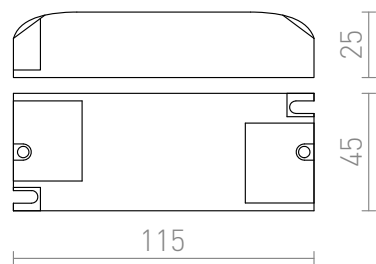

DRIVER 350mA 3-8W

LED driver 350mA.

adviesverkoopprijs EUR incl. BTW

G13008

DRIVER LED 3-8W 350mA 8.5W

28,00

3D model

PDF manual