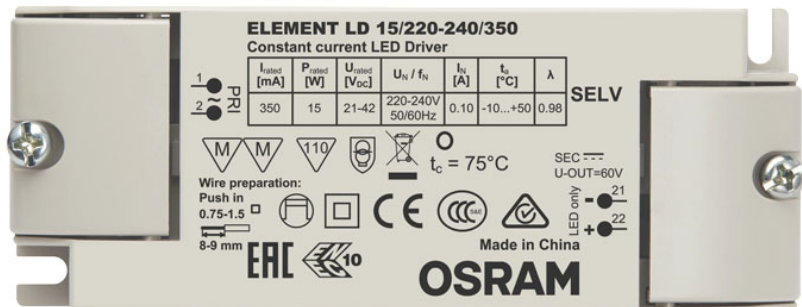

DRIVER 350mA 3-8W

LED driver 350mA.

adviesverkoopprijs EUR incl. BTW

G13008

DRIVER LED 3-8W 350mA 8.5W

28,00

3D model

PDF manual