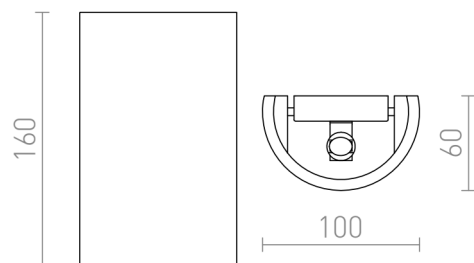

CHIC

Plaster wall lamp for UP/DOWN illumination. The surface can be colored with interior paint.

RP EUR incl. VAT

R12999

CHIC wall plaster 230V LED G9 5W

58,00

 3D model

 manual